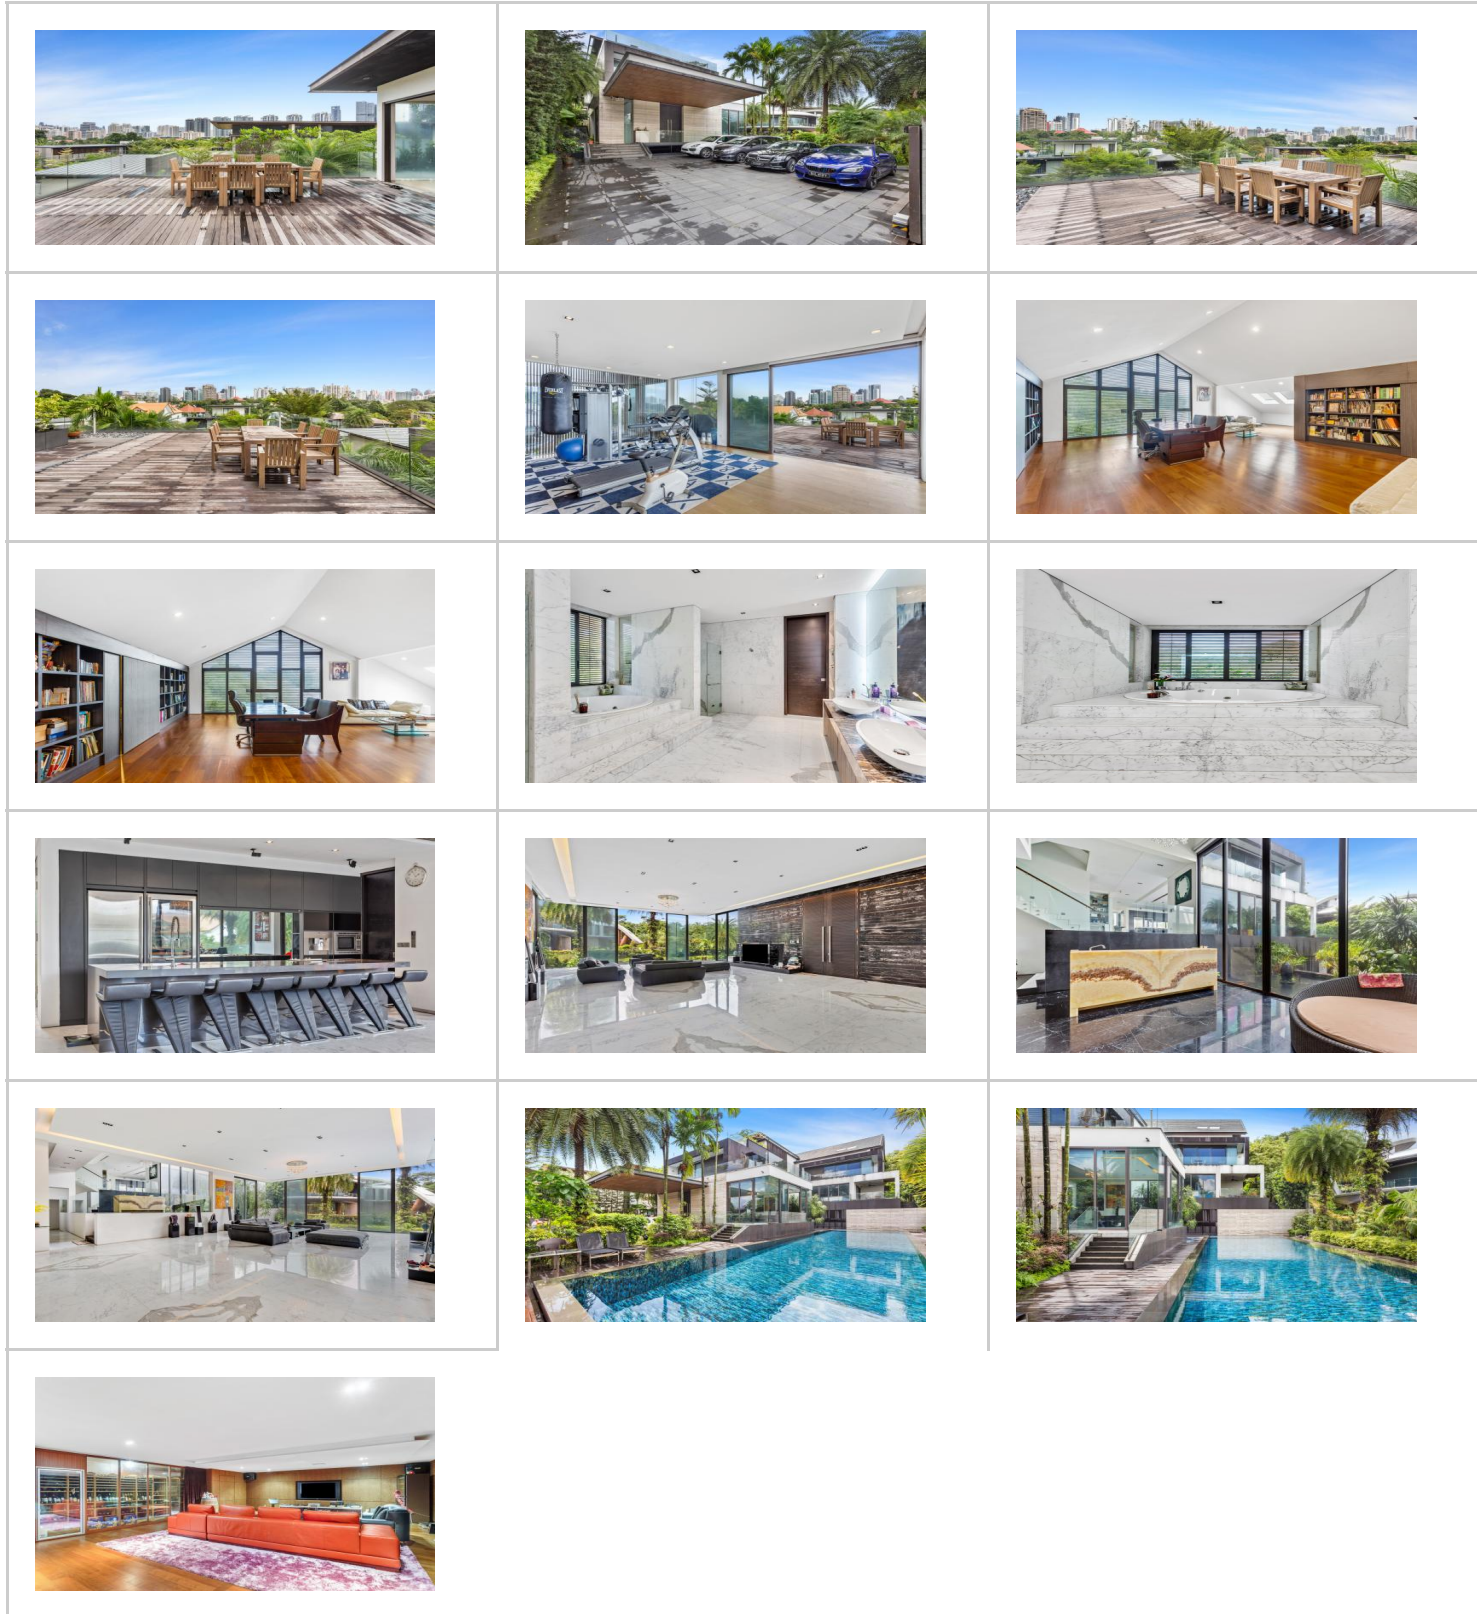

PSF	3,626
Property Type	Landed House

Photos